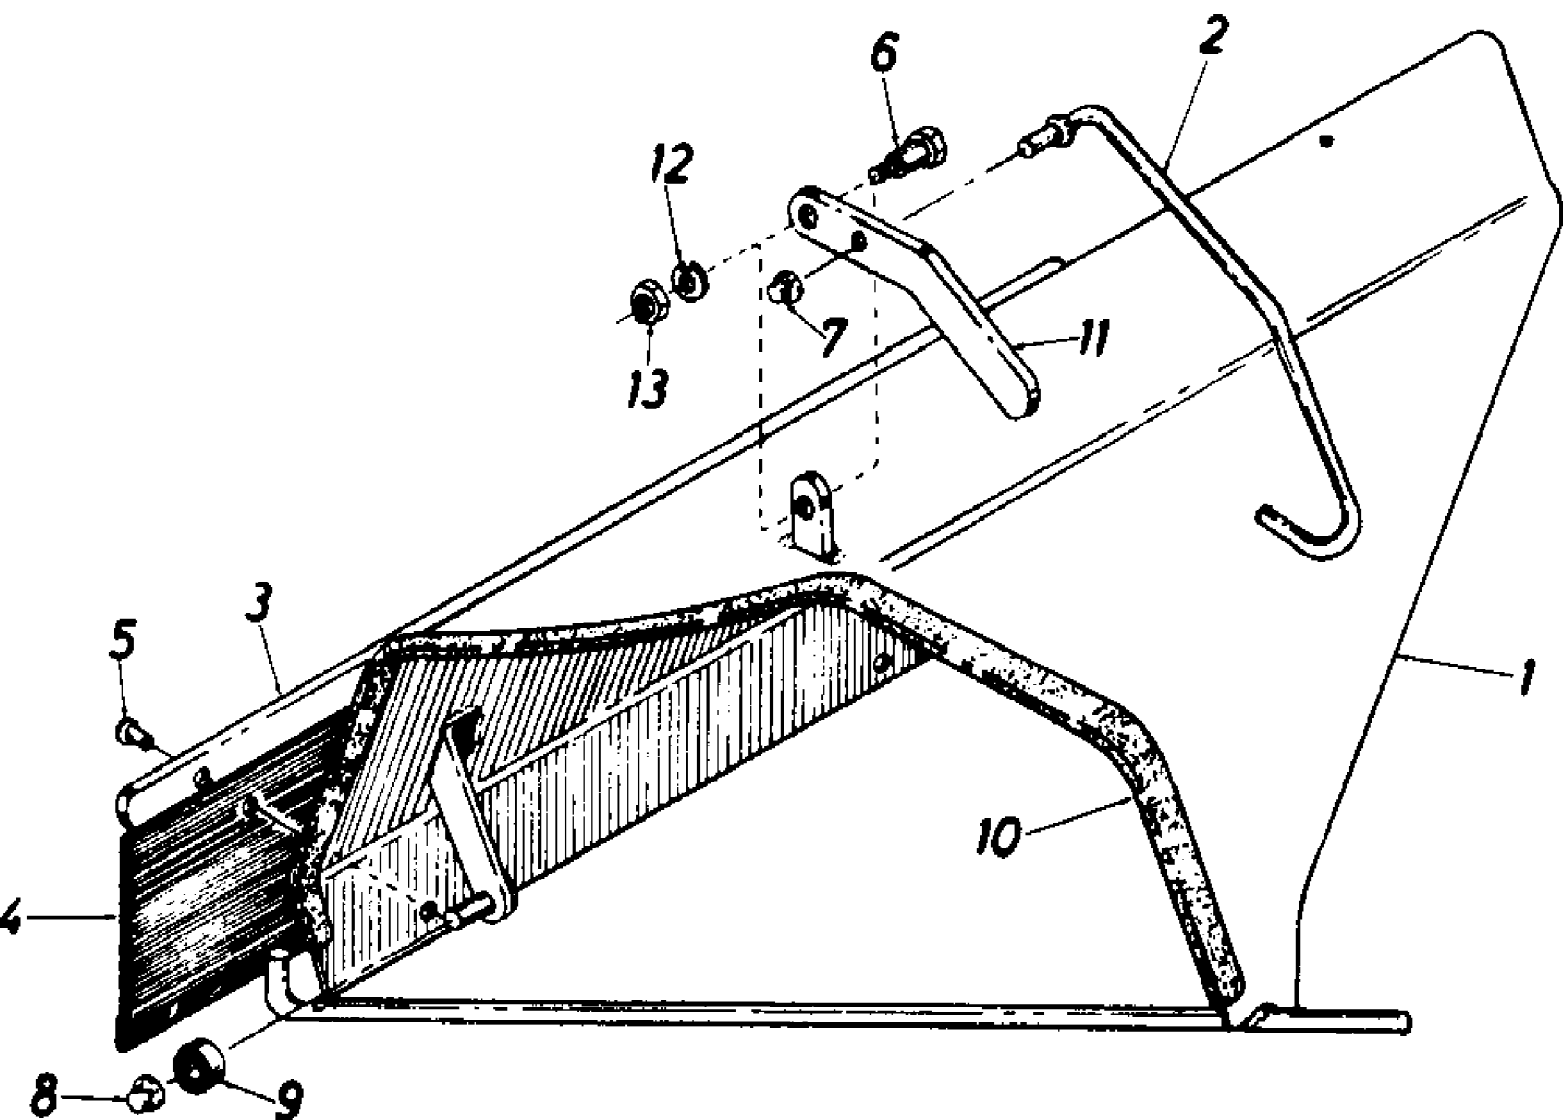

190-034-190 Rear Deflector (1987)
Rear Deflector Kit

Page 1 of 2

190-034-190 Rear Deflector (1987)
Rear Deflector Kit

Page 2 of 2

Ref #	Part Number	Qty	S/P/F	Description
1	15720	1		Deflector Ass'y.
2	747-0447	1		Hook Ass'y.
3	14838	1		Retaining Strip
4	731-0584	1		Flap
5	728-0156	1		Rivet
6	738-0255	1	S	Shld. Bolt 3/8" Dia. x.171 Lg.
7	726-0106	1	S	Palnut 1/4" Rod
8	726-0100	1	S	Palnut 3/8" Rod
9	731-0430	1		Roller
10	731-0511	1	/P	Moulding
11	15724	1		Latch Arm
12	736-0329	1	S	L-Wash. 1/4" I.D
13	712-0287	1	S	Hex Nut 1/4-20 Thd. *